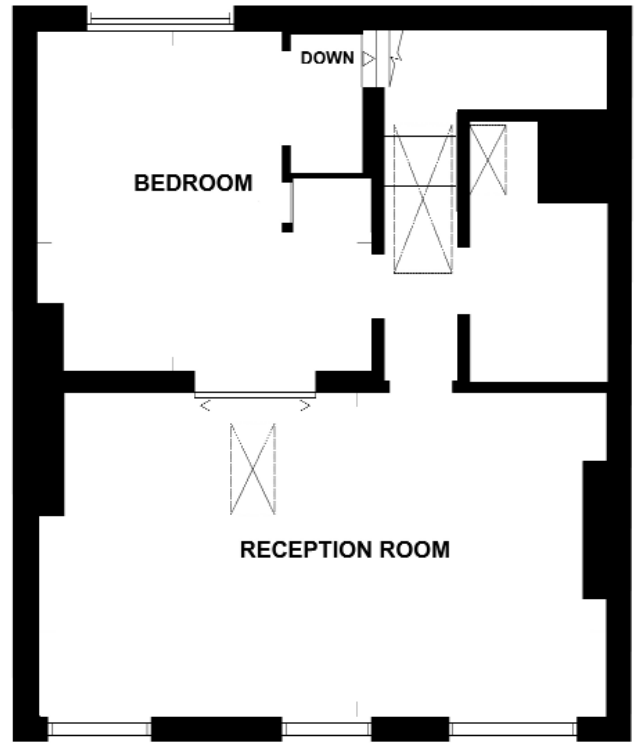

LONDON

PRIVATE MEMBERS CLUB AND HOTEL

APARTMENTS

GROUND FLOOR

FIRST FLOOR

**164 PAVILION ROAD
LONDON SW3**

**Gross Internal Area: 119 Sq. metres
1276 Sq. feet**

LONDON

PRIVATE MEMBERS CLUB AND HOTEL

APARTMENTS

GROUND FLOOR

FIRST FLOOR

**166 PAVILION ROAD
LONDON SW3**

**Gross Internal Area: 119 Sq. metres
1282 Sq. feet**

LONDON

PRIVATE MEMBERS CLUB AND HOTEL

APARTMENTS

GROUND FLOOR

FIRST FLOOR

**168 PAVILION ROAD
LONDON SW1**

**Gross Internal Area: 105 Sq. metres
1136 Sq. feet**

LONDON

PRIVATE MEMBERS CLUB AND HOTEL

APARTMENTS

GROUND FLOOR

FIRST FLOOR

**170 PAVILION ROAD
LONDON SW1**

**Gross Internal Area: 120 Sq. metres
1289 Sq. feet**