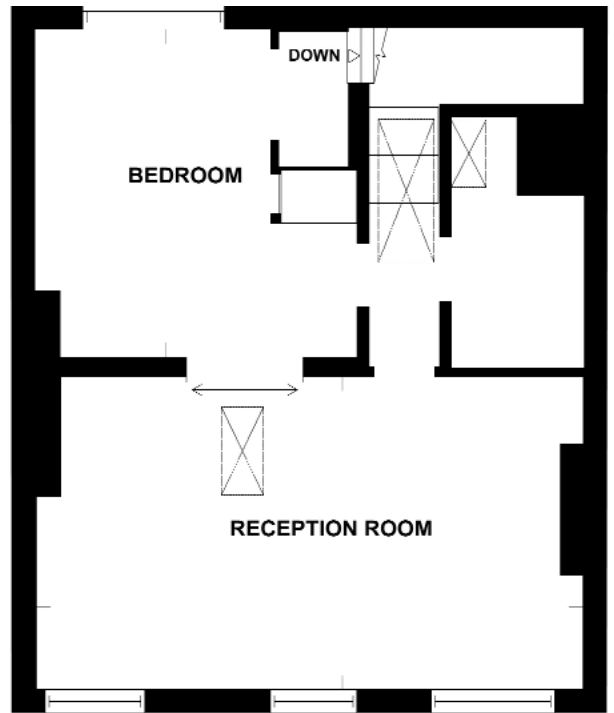

LONDON

PRIVATE MEMBERS CLUB AND HOTEL

APARTMENTS

GROUND FLOOR

FIRST FLOOR

**164 PAVILION ROAD
LONDON SW3**

**Gross Internal Area: 119 Sq. metres
1276 Sq. feet**

LONDON

PRIVATE MEMBERS CLUB AND HOTEL

APARTMENTS

GROUND FLOOR

FIRST FLOOR

**166 PAVILION ROAD
LONDON SW3**

**Gross Internal Area: 119 Sq. metres
1282 Sq. feet**

LONDON

PRIVATE MEMBERS CLUB AND HOTEL

APARTMENTS

GROUND FLOOR

FIRST FLOOR

**168 PAVILION ROAD
LONDON SW1**

**Gross Internal Area: 105 Sq. metres
1136 Sq. feet**

LONDON

PRIVATE MEMBERS CLUB AND HOTEL

APARTMENTS

GROUND FLOOR

FIRST FLOOR

**170 PAVILION ROAD
LONDON SW1**

**Gross Internal Area: 120 Sq. metres
1289 Sq. feet**