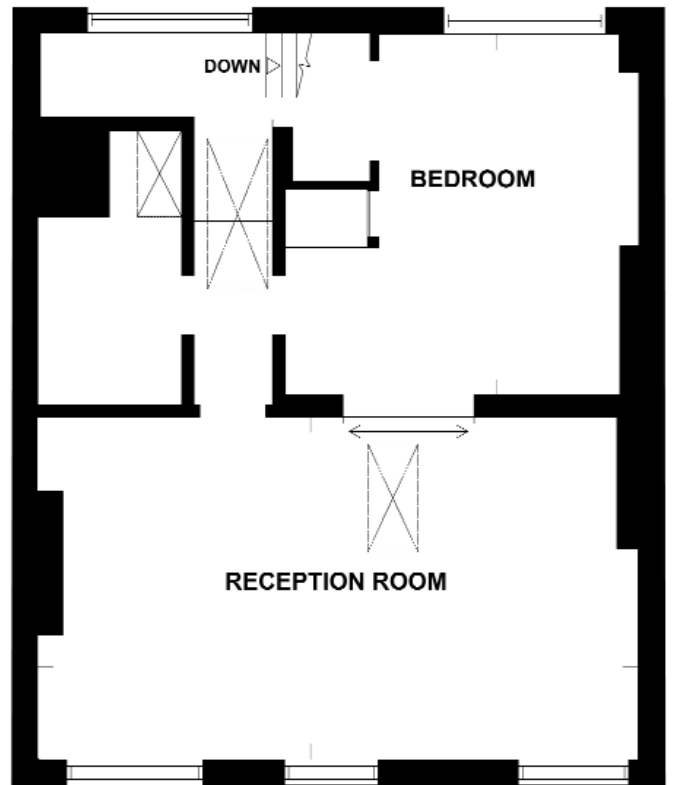

LONDON

PRIVATE MEMBERS CLUB AND HOTEL

APARTMENTS

GROUND FLOOR

FIRST FLOOR

**164 PAVILION ROAD
LONDON SW3**

**Gross Internal Area: 119 Sq. metres
1276 Sq. feet**

LONDON

PRIVATE MEMBERS CLUB AND HOTEL

APARTMENTS

GROUND FLOOR

FIRST FLOOR

**166 PAVILION ROAD
LONDON SW3**

**Gross Internal Area: 119 Sq. metres
1282 Sq. feet**

LONDON

PRIVATE MEMBERS CLUB AND HOTEL

APARTMENTS

GROUND FLOOR

FIRST FLOOR

**168 PAVILION ROAD
LONDON SW1**

**Gross Internal Area: 105 Sq. metres
1136 Sq. feet**

LONDON

PRIVATE MEMBERS CLUB AND HOTEL

APARTMENTS

GROUND FLOOR

FIRST FLOOR

**170 PAVILION ROAD
LONDON SW1**

**Gross Internal Area: 120 Sq. metres
1289 Sq. feet**