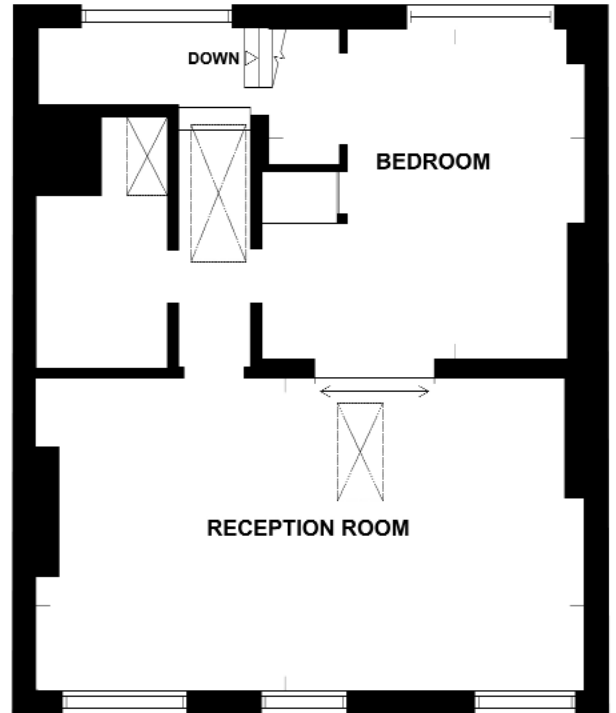

LONDON

PRIVATE MEMBERS CLUB AND HOTEL

APARTMENTS

GROUND FLOOR

FIRST FLOOR

**164 PAVILION ROAD
LONDON SW3**

**Gross Internal Area: 119 Sq. metres
1276 Sq. feet**

LONDON

PRIVATE MEMBERS CLUB AND HOTEL

APARTMENTS

GROUND FLOOR

FIRST FLOOR

**166 PAVILION ROAD
LONDON SW3**

**Gross Internal Area: 119 Sq. metres
1282 Sq. feet**

LONDON

PRIVATE MEMBERS CLUB AND HOTEL

APARTMENTS

GROUND FLOOR

FIRST FLOOR

**168 PAVILION ROAD
LONDON SW1**

**Gross Internal Area: 105 Sq. metres
1136 Sq. feet**

LONDON

PRIVATE MEMBERS CLUB AND HOTEL

APARTMENTS

GROUND FLOOR

FIRST FLOOR

**170 PAVILION ROAD
LONDON SW1**

**Gross Internal Area: 120 Sq. metres
1289 Sq. feet**