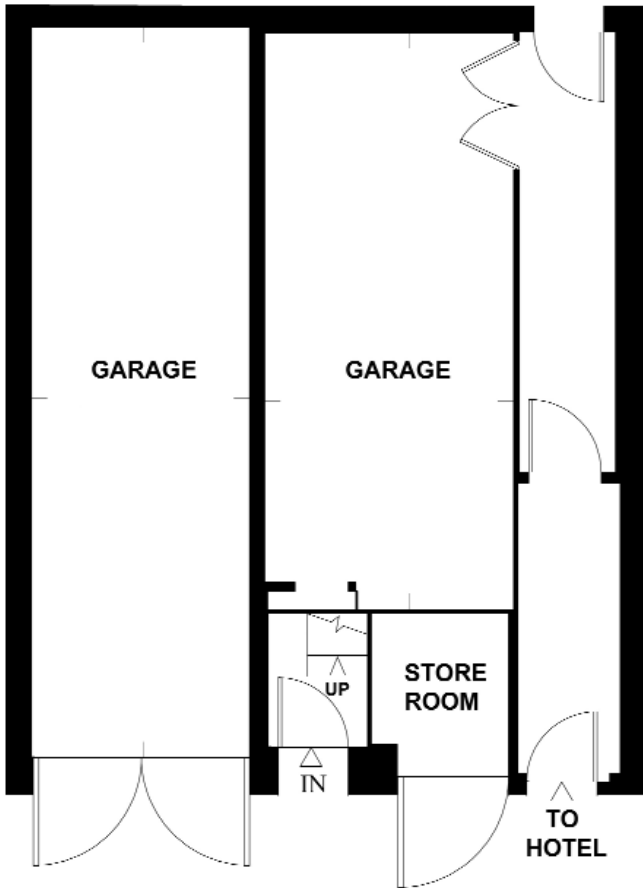

LONDON

PRIVATE MEMBERS CLUB AND HOTEL

APARTMENTS

GROUND FLOOR

FIRST FLOOR

**164 PAVILION ROAD
LONDON SW3**

**Gross Internal Area: 119 Sq. metres
1276 Sq. feet**

LONDON

PRIVATE MEMBERS CLUB AND HOTEL

APARTMENTS

GROUND FLOOR

FIRST FLOOR

**166 PAVILION ROAD
LONDON SW3**

**Gross Internal Area: 119 Sq. metres
1282 Sq. feet**

LONDON

PRIVATE MEMBERS CLUB AND HOTEL

APARTMENTS

GROUND FLOOR

FIRST FLOOR

**168 PAVILION ROAD
LONDON SW1**

**Gross Internal Area: 105 Sq. metres
1136 Sq. feet**

LONDON

PRIVATE MEMBERS CLUB AND HOTEL

APARTMENTS

GROUND FLOOR

FIRST FLOOR

**170 PAVILION ROAD
LONDON SW1**

**Gross Internal Area: 120 Sq. metres
1289 Sq. feet**