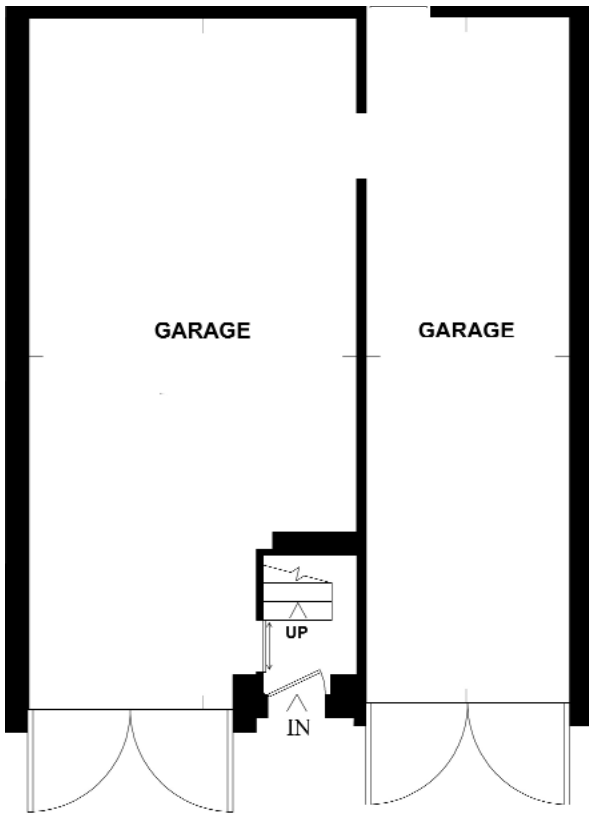

PRIVATE MEMBERS CLUB AND HOTEL

APARTMENTS

GROUND FLOOR

FIRST FLOOR

**166 PAVILION ROAD
LONDON SW3**

**Gross Internal Area: 119 Sq. metres
1282 Sq. feet**

LONDON

PRIVATE MEMBERS CLUB AND HOTEL

APARTMENTS

GROUND FLOOR

FIRST FLOOR

**168 PAVILION ROAD
LONDON SW1**

**Gross Internal Area: 105 Sq. metres
1136 Sq. feet**

LONDON

PRIVATE MEMBERS CLUB AND HOTEL

APARTMENTS

GROUND FLOOR

FIRST FLOOR

**170 PAVILION ROAD
LONDON SW1**

**Gross Internal Area: 120 Sq. metres
1289 Sq. feet**