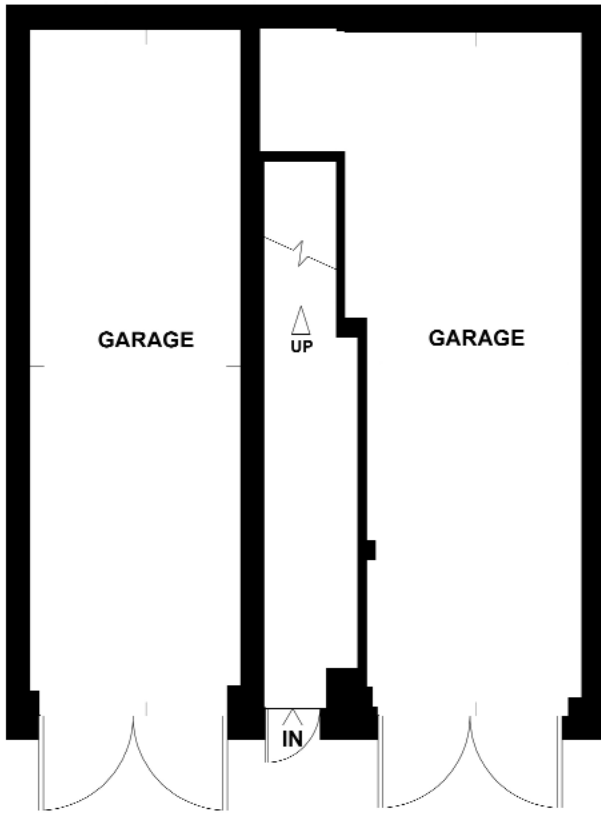

LONDON

PRIVATE MEMBERS CLUB AND HOTEL

APARTMENTS

GROUND FLOOR

FIRST FLOOR

**164 PAVILION ROAD
LONDON SW3**

**Gross Internal Area: 119 Sq. metres
1276 Sq. feet**

LONDON

PRIVATE MEMBERS CLUB AND HOTEL

APARTMENTS

GROUND FLOOR

FIRST FLOOR

**166 PAVILION ROAD
LONDON SW3**

**Gross Internal Area: 119 Sq. metres
1282 Sq. feet**

LONDON

PRIVATE MEMBERS CLUB AND HOTEL

APARTMENTS

GROUND FLOOR

FIRST FLOOR

**168 PAVILION ROAD
LONDON SW1**

**Gross Internal Area: 105 Sq. metres
1136 Sq. feet**

LONDON

PRIVATE MEMBERS CLUB AND HOTEL

APARTMENTS

GROUND FLOOR

FIRST FLOOR

**170 PAVILION ROAD
LONDON SW1**

**Gross Internal Area: 120 Sq. metres
1289 Sq. feet**