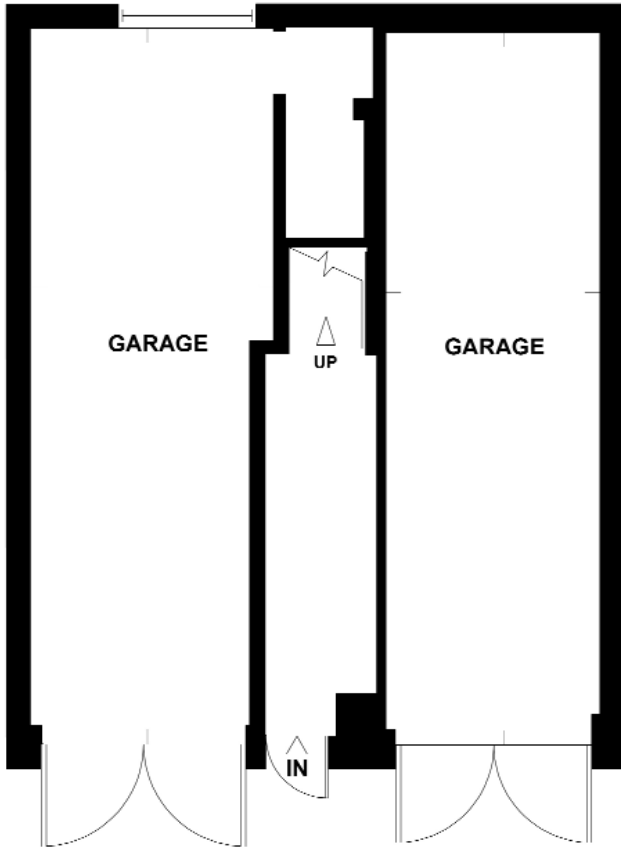

LONDON

PRIVATE MEMBERS CLUB AND HOTEL

APARTMENTS

GROUND FLOOR

FIRST FLOOR

**164 PAVILION ROAD
LONDON SW3**

**Gross Internal Area: 119 Sq. metres
1276 Sq. feet**

LONDON

PRIVATE MEMBERS CLUB AND HOTEL

APARTMENTS

GROUND FLOOR

FIRST FLOOR

**166 PAVILION ROAD
LONDON SW3**

**Gross Internal Area: 119 Sq. metres
1282 Sq. feet**

LONDON

PRIVATE MEMBERS CLUB AND HOTEL

APARTMENTS

GROUND FLOOR

FIRST FLOOR

**168 PAVILION ROAD
LONDON SW1**

**Gross Internal Area: 105 Sq. metres
1136 Sq. feet**

LONDON

PRIVATE MEMBERS CLUB AND HOTEL

APARTMENTS

GROUND FLOOR

FIRST FLOOR

**170 PAVILION ROAD
LONDON SW1**

**Gross Internal Area: 120 Sq. metres
1289 Sq. feet**